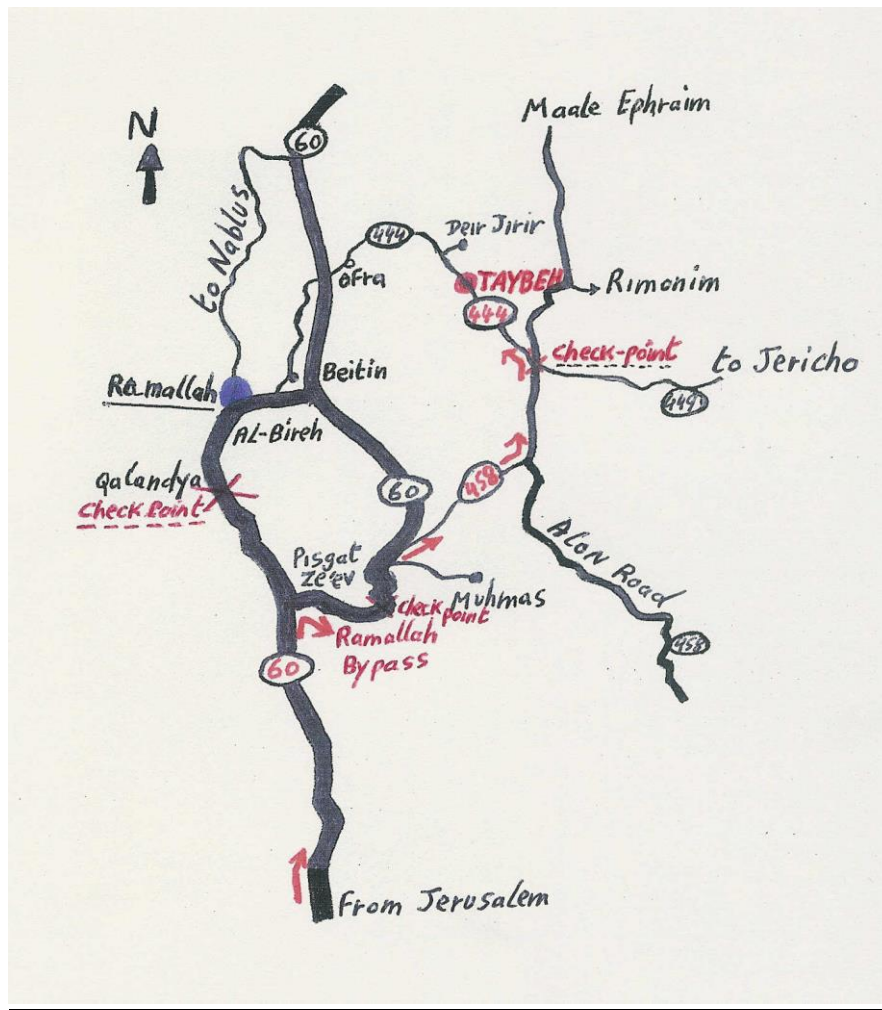

How to reach us

- * From **Jerusalem**, take the road n° 1 at North, in direction of **Ramallah / Pisgat Zeev**.
- * After 3km, take the exit road indicating **Pisgat Zeev**.
- * Follow this road till the **Check Point** you should pass through.
- * Immediately after the **Check Point**, take the **road n° 437** on your left hand in direction of **Bet El**.
- * After about 4 km take the **road n° 60** on your right hand in direction of **Bet El / Maale Ephraim**.
- * Follow this road for 4 km, then take the **road n° 458** on your right hand in direction of **Maale Ephraim**.
- * After 11 km you will reach a **Check Point** at the crossroad of **Ramallah - Jericho** road.
- * After the **Check Point** take immediately the road on your left hand in direction of **Taybeh**.
- * The **Mar Afram Professional Cooperative Society** is at the entry of **Taybeh** on your left side, in front of the **Greek-Orthodox School** and aside **Abu Butros Misherki's** house (treasurer of the Cooperative).